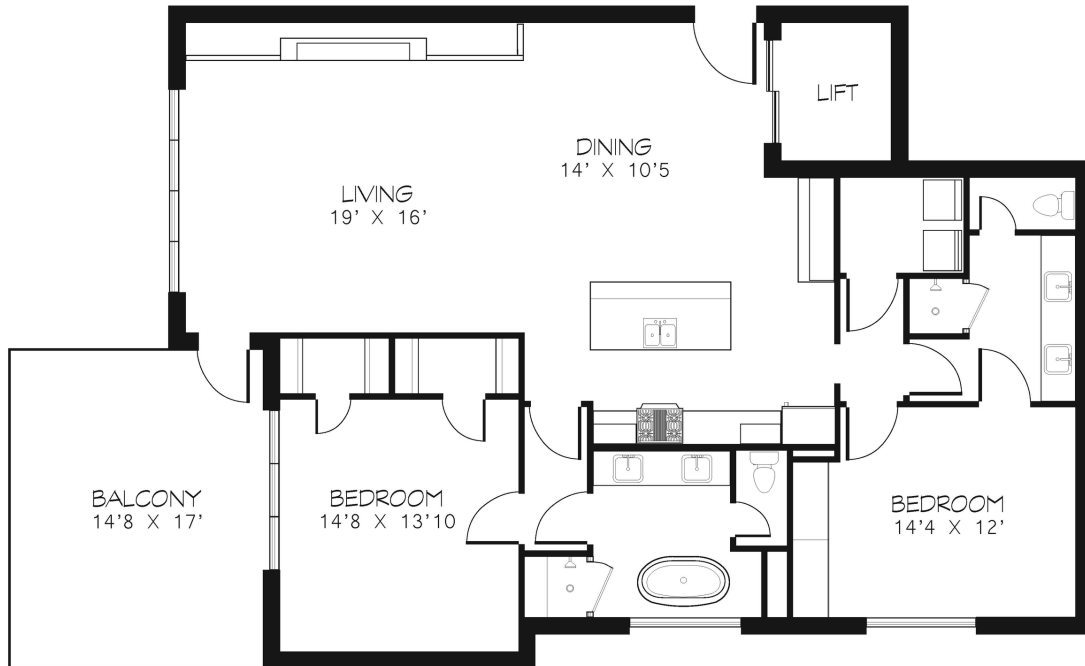

# THE STANDARD

Whitefish

## 231 PENTHOUSE

Exceptional Residence

**2**  
Bedrooms

**2**  
Baths

**1698**  
Sq Ft

Spectacular views of Big Mountain over Whitefish Lake Golf Course. End unit provides additional views and exceptional natural light.

11ft ceilings and expansive glass bring in the true beauty of Montana. Cozy up around the linear fireplace and watch for the Northern lights dancing over the mountain

Built in refrigerator and beverage center make this unit perfect for entertaining.

Elevator lobby adjacent to concierge desk.