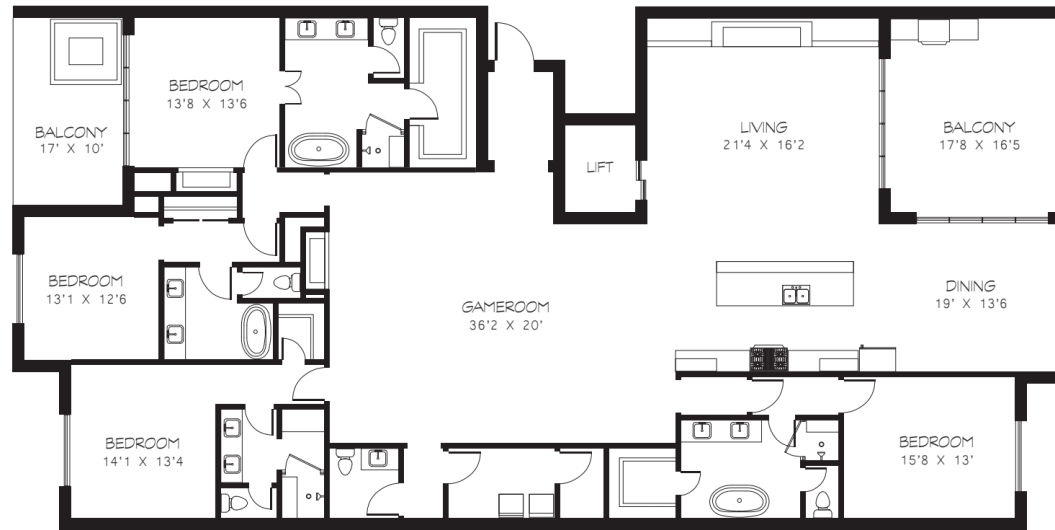

THE STANDARD

Whitefish

333 PENTHOUSE

4

Bedrooms

4.5

Baths

3

Fireplaces

2

Retractable
Walls

3506

Sq Ft

Luxurious third level residence, own private courtyard, includes hot tub and grill area. 2 underground parking spaces and storage area included. Furnished and unfurnished available.